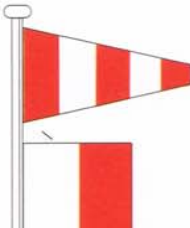

## Postponement Signals

**AP**

Races not started are *postponed*. The warning signal will be made 1 minute after removal unless at that time the race is *postponed* again or *abandoned*.

↑ ●● ↓ ●

**AP over H**